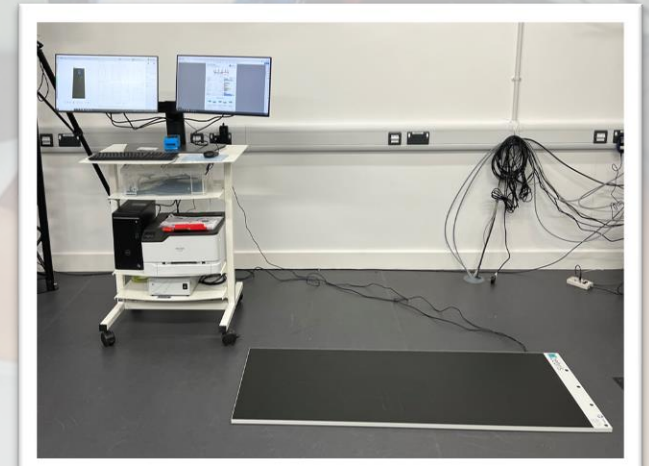

RECENT PROJECTS

Birmingham City University