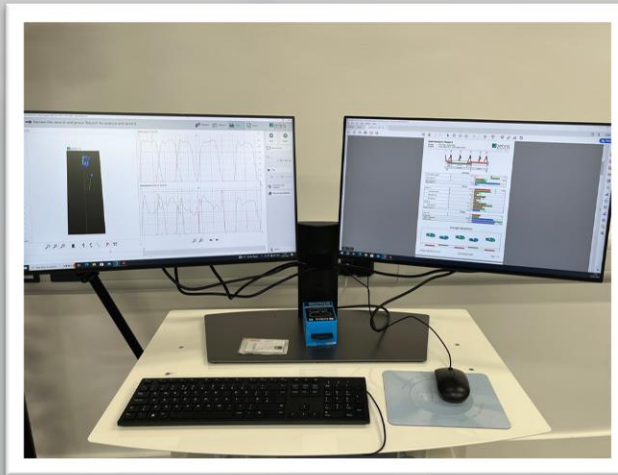

RECENT PROJECTS

Birmingham City University