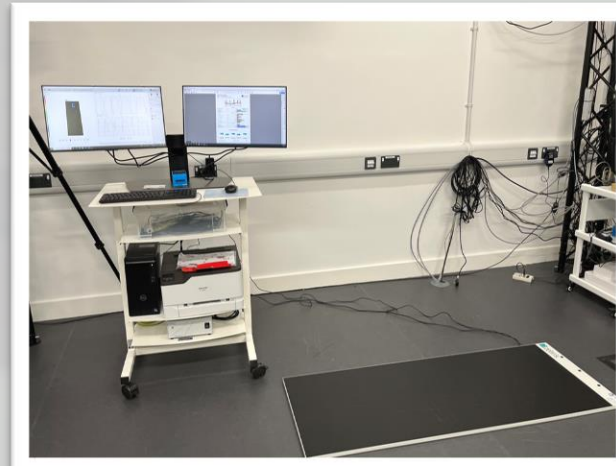

RECENT PROJECTS

Birmingham City University