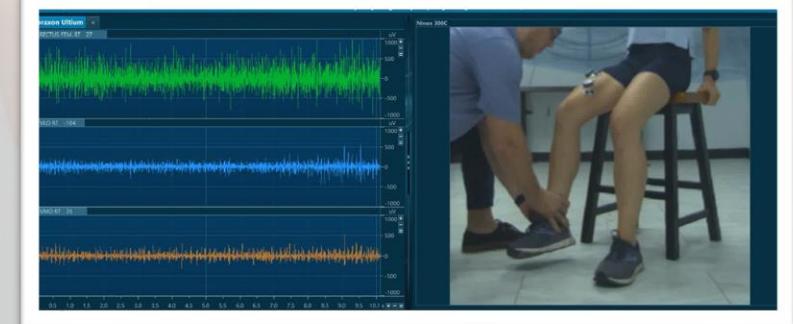

RECENT PROJECTS

University of Liverpool